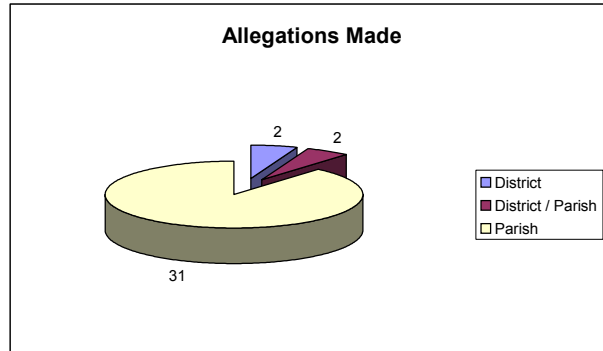

Complaints to the Standards Committee 2008/2009

As at 18/03/2009

Allegations made

District	2
District / Parish	2
Parish	31
<b>Total</b>	<b>35</b>

District Council Decisions

Failed initial test	0
No Action	2
Other Action	0
Investigation	0
Not yet decided	0
<b>Total</b>	<b>2</b>